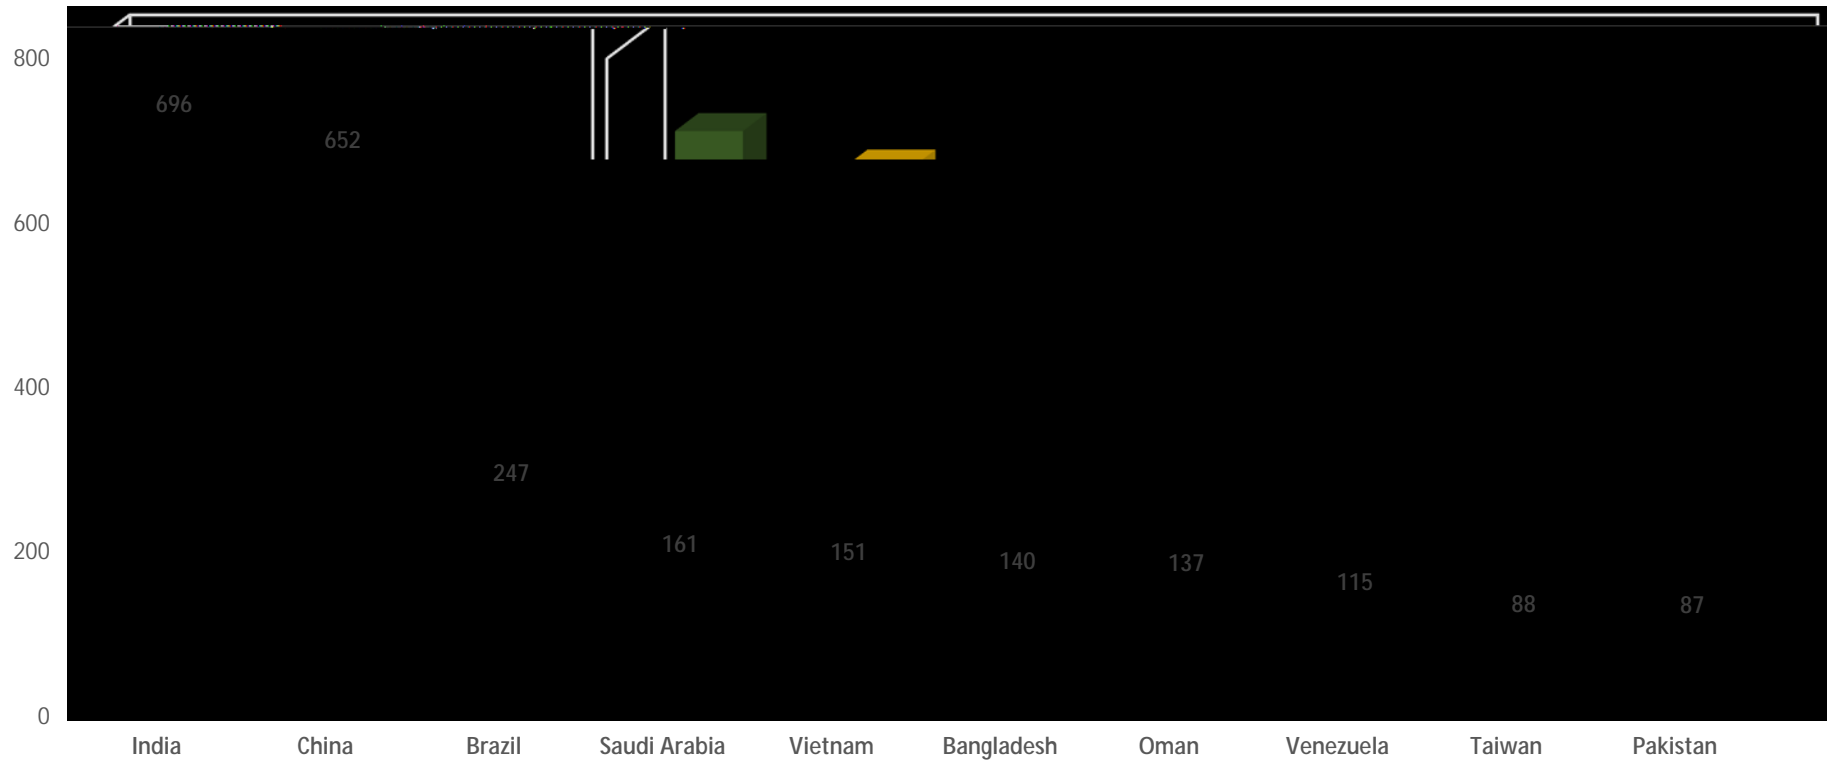

USF World
Office of International Services
Fall 2020

USF International Students Per Academic Level

USF World
Office of International Services
Fall 2020

Top 10 Countries

USF World
Office of International Services
Fall 2020

USF World
Office of International Services
Fall 2020

Top 10 Countries - Pathway Students

USF World
Office of International Services
Fall 2020

Top 10 Graduate Majors

USF World
Office of International Services
Fall 2020

Top 10 Majors - Undergraduate Students

Senegal	1	0.02%
Serbia	3	0.07%
Singapore	3	0.07%
Sint Maarten	1	0.02%
Slovakia	2	0.05%
South Africa	5	0.12%
South Korea	49	1.13%
Spain	26	0.60%
Sri Lanka	21	0.48%
Sudan	2	0.05%
Suriname	1	0.02%
Sweden	6	0.14%
Switzerland	1	0.02%
Syria	5	

Saudi Arabia	161	3.70%

Number of International Students Per Country (Numerical Order)

Country	# Per	% of Total
India	696	16.01%
China	652	15.00%
Brazil	247	5.68%
Saudi Arabia	161	3.70%
Vietnam	151	3.47%
Bangladesh	140	3.22%
Oman	137	3.15%
Venezuela	115	2.65%
Taiwan	88	2.02%
Pakistan	87	2.00%
Kuwait	83	1.91%
Colombia	80	1.84%
Jamaica	80	1.84%
Nigeria	79	1.82%
Trinidad & Tobago	79	1.82%
Egypt	72	1.66%
Russia	66	1.52%
Mexico	65	1.50%