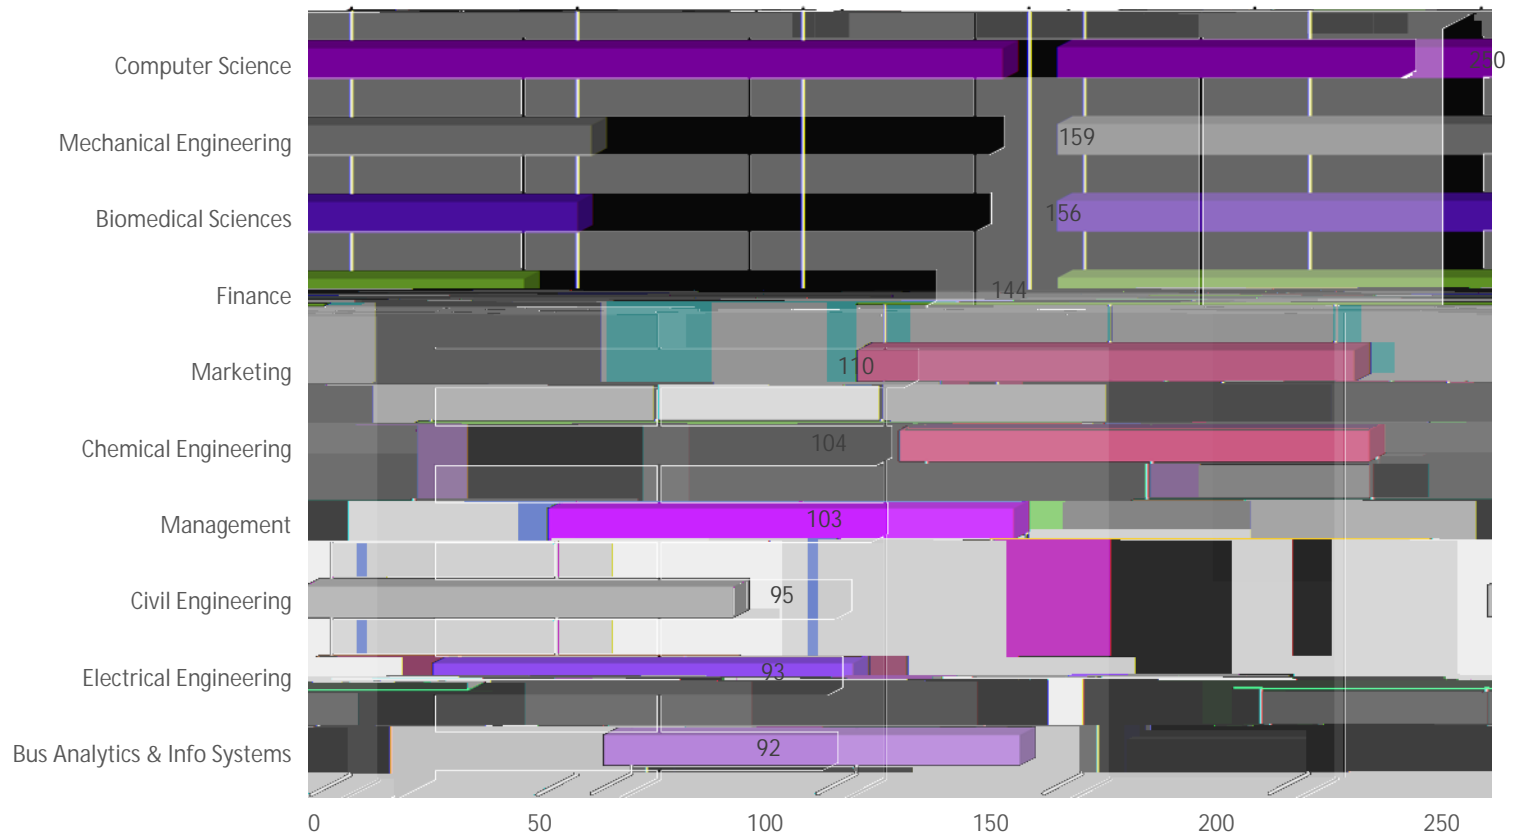

USF World
Office of International Services
Fall 2020

USF International Students Per Academic Level

USF World
Office of International Services
Fall 2020

Top 10 Countries

USF World
Office of International Services
Fall 2020

USF World
Office of International Services
Fall 2020

Top 10 Countries - Pathway Students

USF World
Office of International Services
Fall 2020

Top 10 Graduate Majors

USF World
Office of International Services
Fall 2020

Top 10 Majors - Undergraduate Students

Senegal	1	0.02%
Serbia	3	0.07%
Singapore	3	0.07%
Sint Maarten	1	0.02%
Slovakia	2	0.05%
South Africa	5	0.12%
South Korea	49	1.13%
Spain	26	0.60%
Sri Lanka	21	0.48%
Sudan	2	0.05%
Suriname	1	0.02%
Sweden	6	0.14%
Switzerland	1	0.02%
Syria	5	