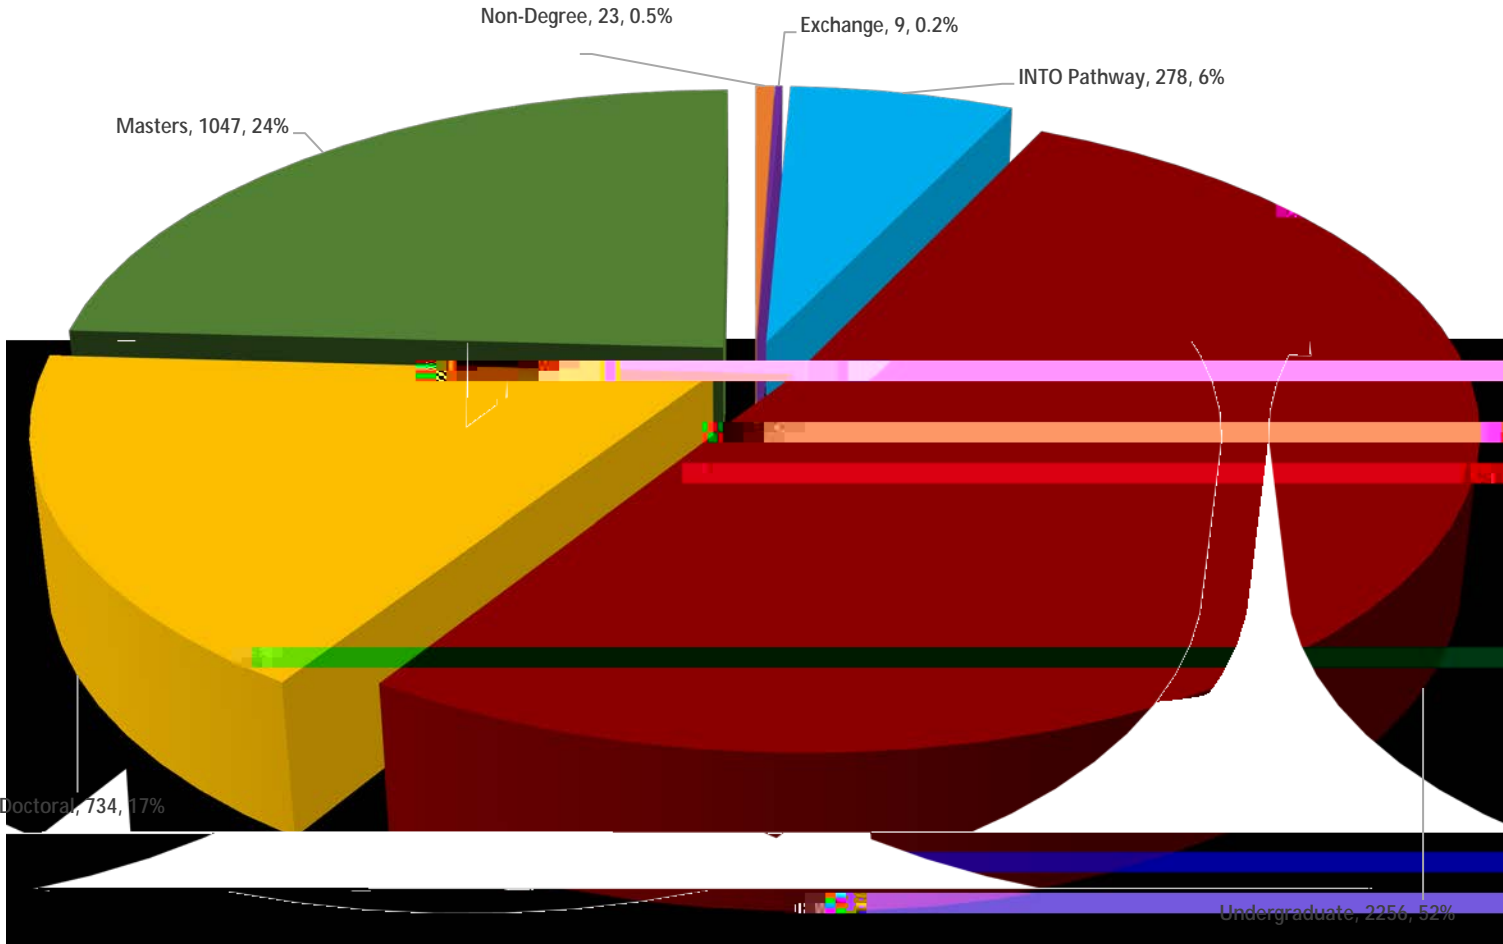

USF World
Office of International Services
Fall 2020

USF International Students Per Academic Level

USF World
Office of International Services
Fall 2020

Top 10 Countries

USF World
Office of International Services
Fall 2020

USF World
Office of International Services
Fall 2020

Top 10 Countries - Pathway Students

USF World
Office of International Services
Fall 2020

Top 10 Graduate Majors

USF World
Office of International Services
Fall 2020

Top 10 Majors - Undergraduate Students

Senegal	1	0.02%
Serbia	3	0.07%
Singapore	3	0.07%
Sint Maarten	1	0.02%
Slovakia	2	0.05%
South Africa	5	0.12%
South Korea	49	1.13%
Spain	26	0.60%
Sri Lanka	21	0.48%
Sudan	2	0.05%
Suriname	1	0.02%
Sweden	6	0.14%
Switzerland	1	0.02%
Syria	5	