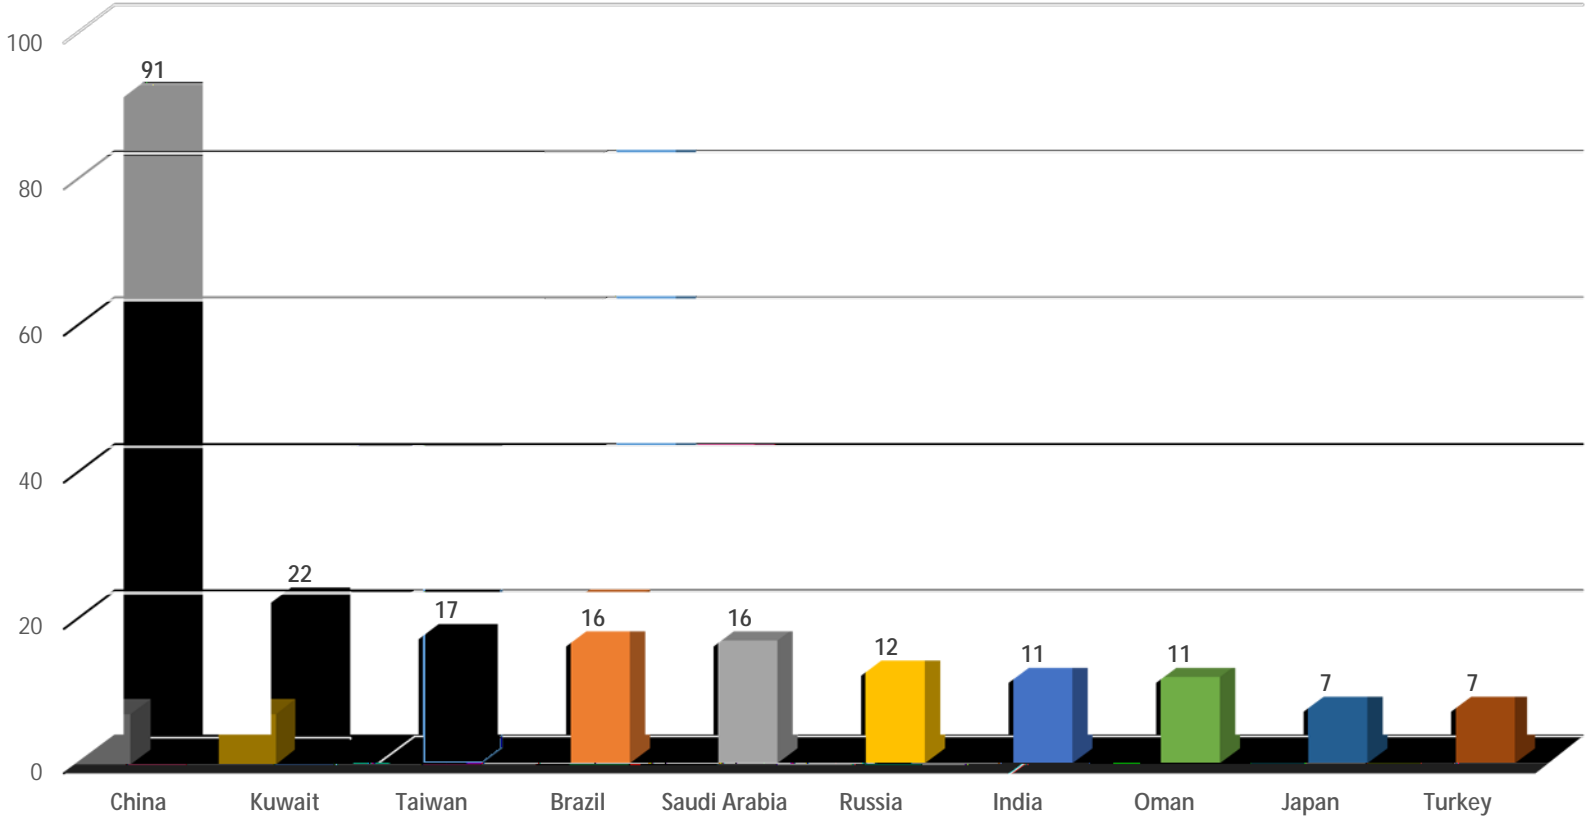

USF World
Office of International Services
Fall 2020

USF International Students Per Academic Level

USF World
Office of International Services
Fall 2020

Top 10 Countries

USF World
Office of International Services
Fall 2020

USF World
Office of International Services
Fall 2020

Top 10 Countries - Pathway Students

USF World
Office of International Services
Fall 2020

Top 10 Graduate Majors

USF World
Office of International Services
Fall 2020

Top 10 Majors - Undergraduate Students

Senegal	1	0.02%
Serbia	3	0.07%
Singapore	3	0.07%
Sint Maarten	1	0.02%
Slovakia	2	0.05%
South Africa	5	0.12%
South Korea	49	1.13%
Spain	26	0.60%
Sri Lanka	21	0.48%
Sudan	2	0.05%
Suriname	1	0.02%
Sweden	6	0.14%
Switzerland	1	0.02%
Syria	5	

Saudi Arabia	161	3.70%

Number of International Students Per Country (Numerical Order)

Country	# Per	% of Total
India	696	16.01%
China	652	15.00%
Brazil	247	5.68%
Saudi Arabia	161	3.70%
Vietnam	151	3.47%
Bangladesh	140	3.22%
Oman	137	3.15%
Venezuela	115	2.65%
Taiwan	88	2.02%
Pakistan	87	2.00%
Kuwait	83	1.91%
Colombia	80	1.84%
Jamaica	80	1.84%
Nigeria	79	1.82%
Trinidad & Tobago	79	1.82%
Egypt	72	1.66%
Russia	66	1.52%
Mexico	65	1.50%