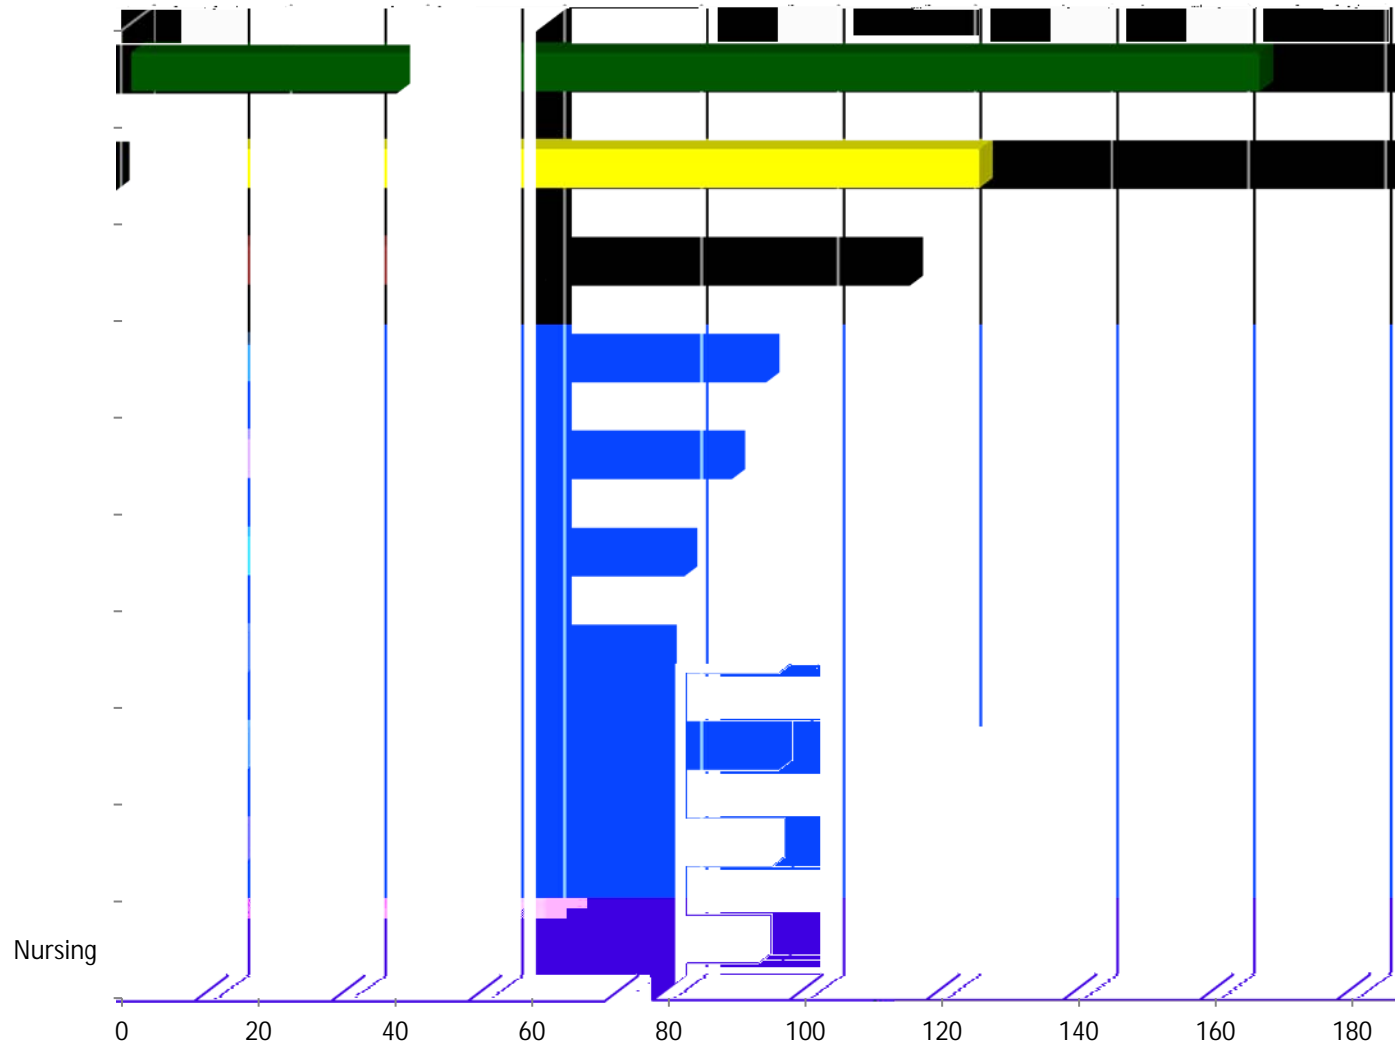

USF World
International Services
Fall 2012

USF International Students Per Academic Level

Fall 2012 Total Enrollment = 2105

Source: USF Data Warehouse Add/Drop Benchmark 9/3/2012

USF World
International Services
Fall 2012

Fall 2012 Total Enrollment = 2105

USF World
International Services
Fall 2012

Fall 2012 Total Enrollment = 2105
Source: USF Data Warehouse Add/Drop Benchmark 9/3/2012

Fall 2012 Total Enrollment = 2105

Source: USF Data Warehouse Add/Drop Benchmark 9/3/2012

USF World
International Services
Fall 2012

Fall 2012 Total Enrollment = 2105

Source: USF Data Warehouse Add/Drop Benchmark 9/3/2012

Number of International Students Per Country (Numerical Order)

Country	# Per	% of total
China	416	19.8%
India	238	11.3%
Saudi Arabia	133	6.3%
Venezuela	77	3.7%
Colombia	61	2.9%
South Korea	61	2.9%
Taiwan	51	2.4%
Turkey	49	2.3%
Peru	48	2.3%
Vietnam	47	2.2%
Jamaica	46	2.2%
Canada	45	2.1%

Burkina Faso	1	0.05%
Cyprus	1	0.05%
Djibouti	1	0.05%
Eritrea	1	0.05%
Estonia	1	0.05%
Finland	1	0.05%
Gabon	1	0.05%
Georgia	1	0.05%
Iceland	1	0.05%
Ireland	1	0.05%
Lesotho	1	0.05%
Liberia	1	0.05%
Malawi	1	0.05%