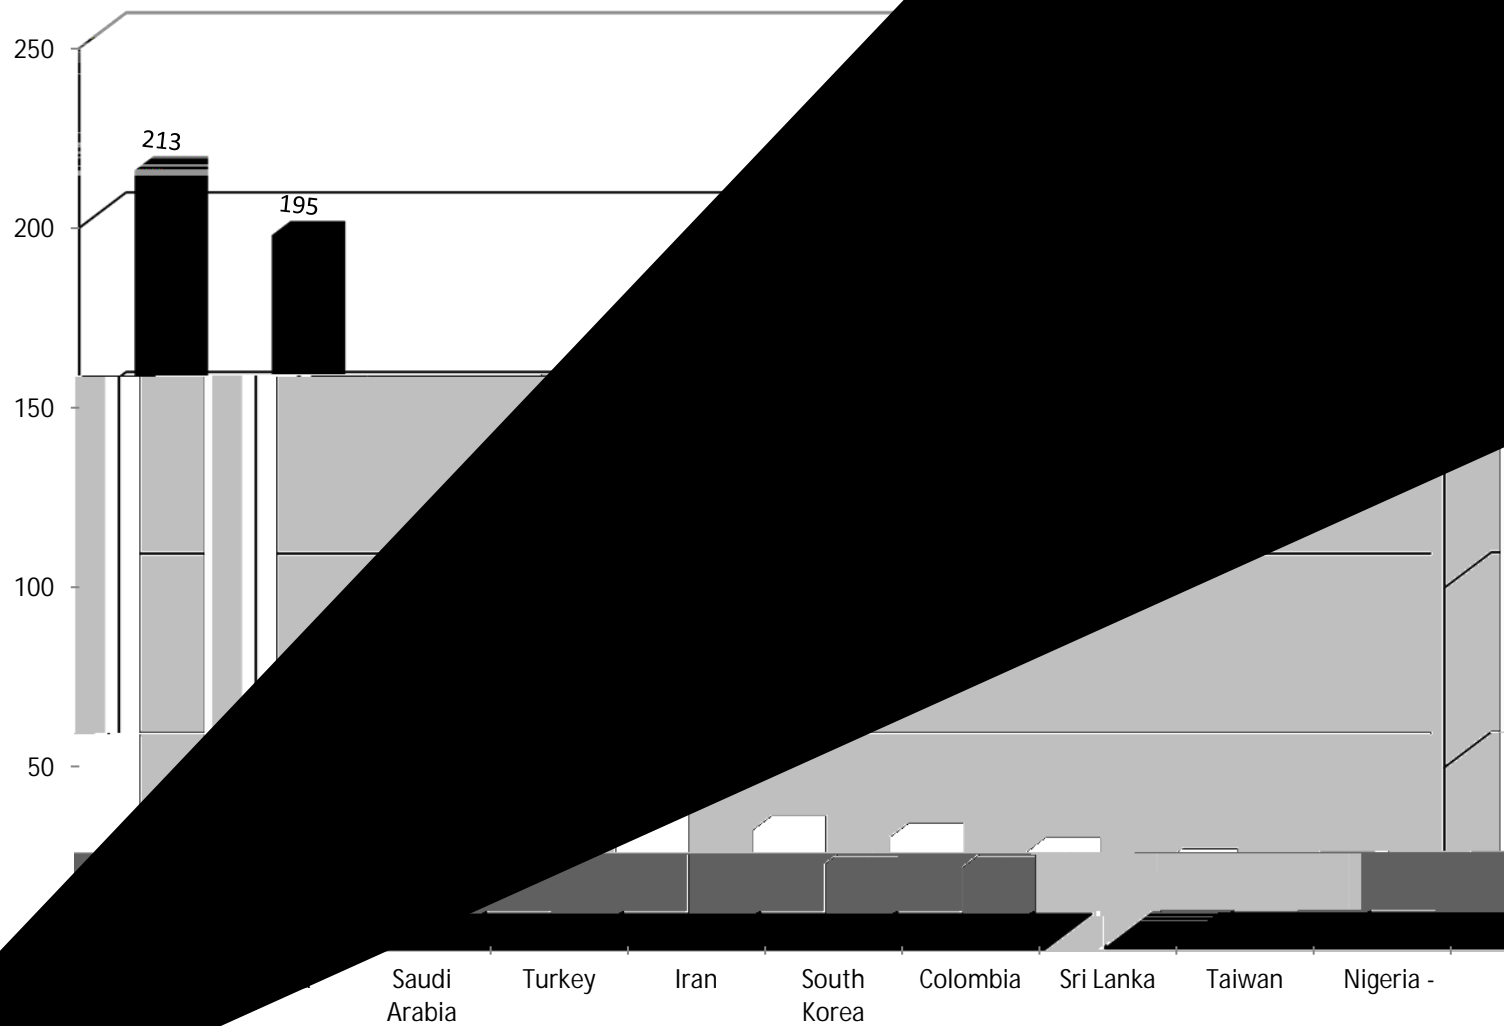

Fall 2012 Total Enrollment = 2105

Source: USF Data Warehouse Add/Drop Benchmark 9/3/2012