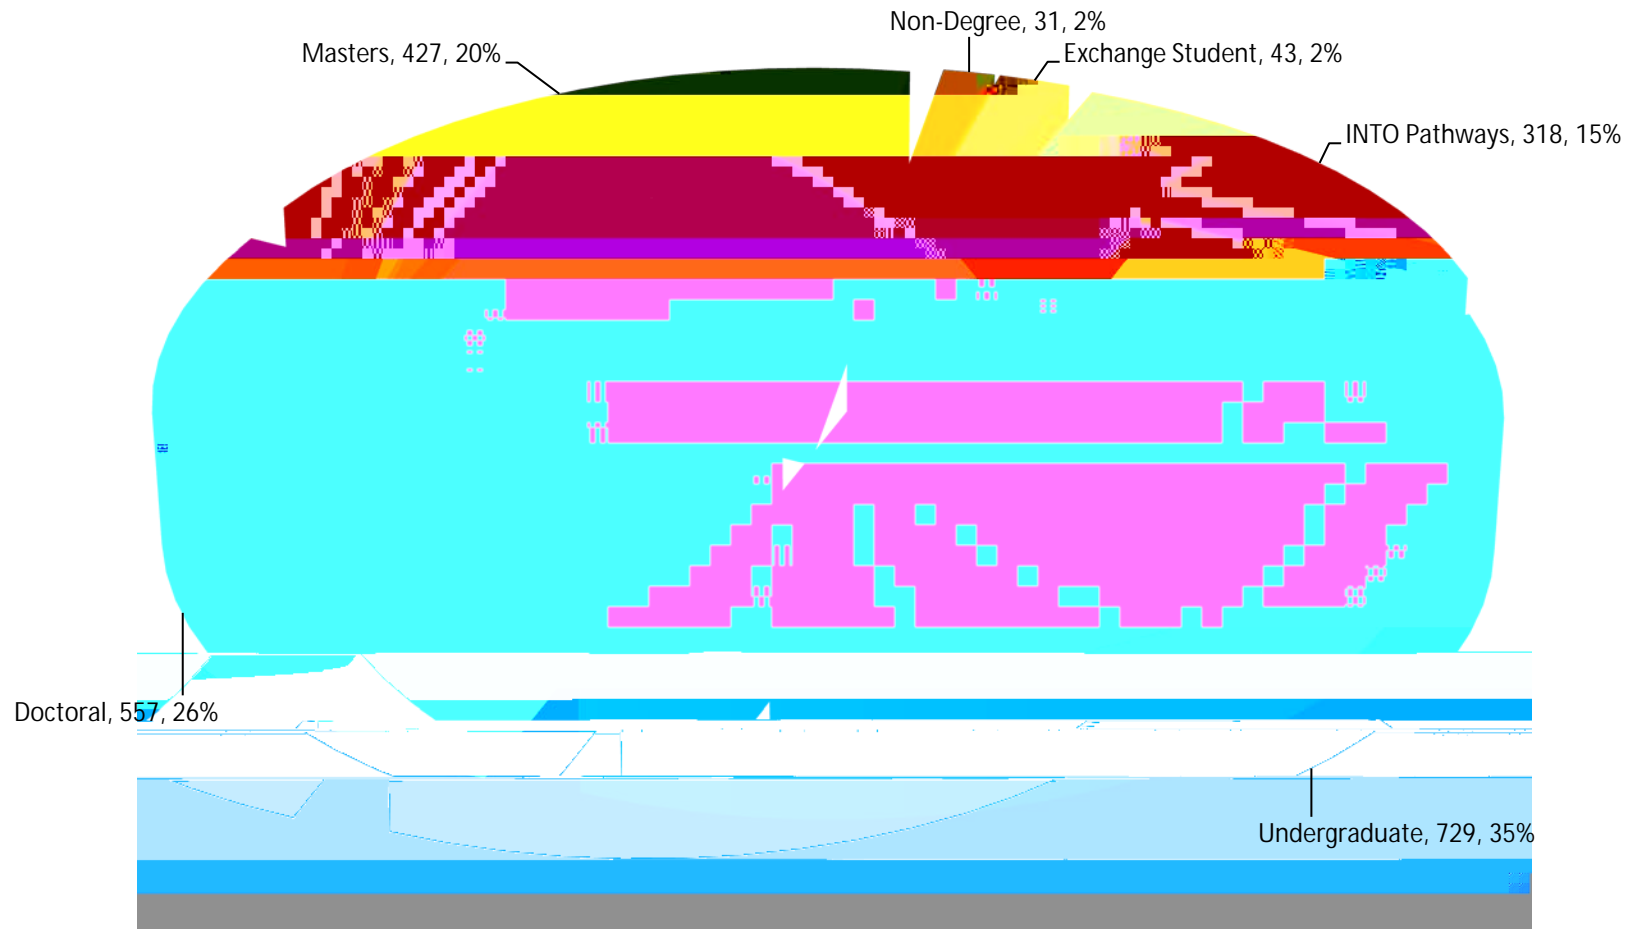

USF World
International Services
Fall 2012

USF International Students Per Academic Level

Fall 2012 Total Enrollment = 2105

Source: USF Data Warehouse Add/Drop Benchmark 9/3/2012

USF World
International Services
Fall 2012

Fall 2012 Total Enrollment = 2105

USF World
International Services
Fall 2012

Fall 2012 Total Enrollment = 2105
Source: USF Data Warehouse Add/Drop Benchmark 9/3/2012

Fall 2012 Total Enrollment = 2105

Source: USF Data Warehouse Add/Drop Benchmark 9/3/2012

USF World
International Services
Fall 2012

Fall 2012 Total Enrollment = 2105

Source: USF Data Warehouse Add/Drop Benchmark 9/3/2012

Number of International Students Per Country (Numerical Order)

Country	# Per	% of total
China	416	19.8%
India	238	11.3%
Saudi Arabia	133	6.3%
Venezuela	77	3.7%
Colombia	61	2.9%
South Korea	61	2.9%
Taiwan	51	2.4%
Turkey	49	2.3%
Peru	48	2.3%
Vietnam	47	2.2%
Jamaica	46	2.2%
Canada	45	2.1%