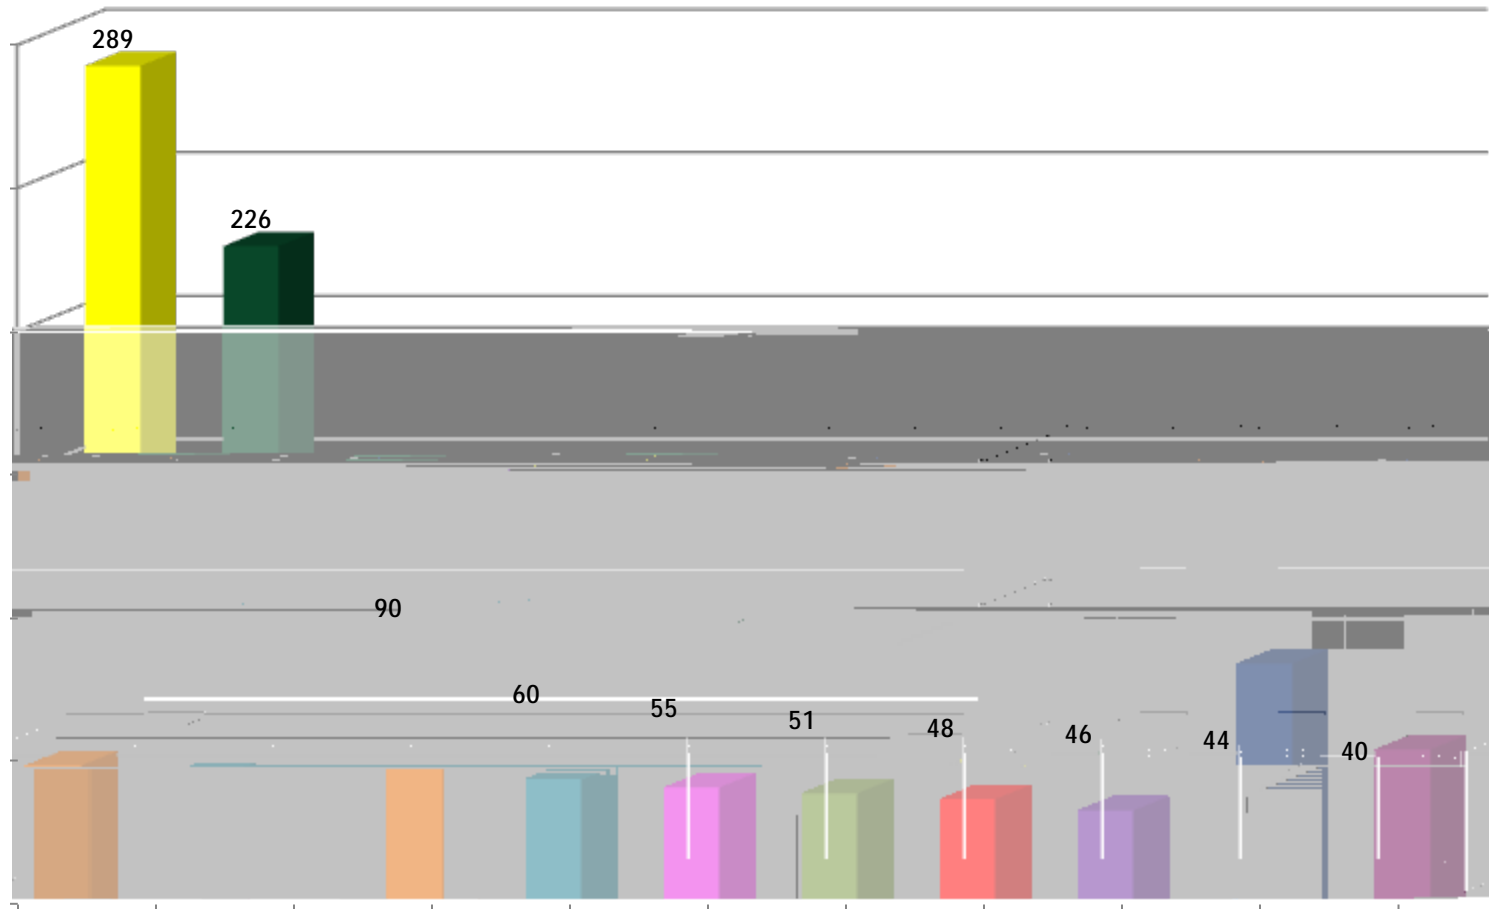

USF World

Fall 2011

Top 10 Countries

Fall 2011 Total Enrollment = 1745

USF World

Fall 2011

Fall 2011 Total Enrollment = 1745

USF World

Fall 2011

Top 10 Countries - Undergraduate Students

Fall 2011 Total Enrollment = 1745

USF World

Fall 2011

Top 10 Majors for Graduate Students

Fall 2011 Total Enrollment = 1745

USF World

Fall 2011

Fall 2011 Total Enrollment = 1745

USF World

Fall 2011

International Students Per USF Campus

Fall 2011 Total Enrollment = 1745

Number of International Students Per Country (Numerical Order)

Country	# Per	% of total