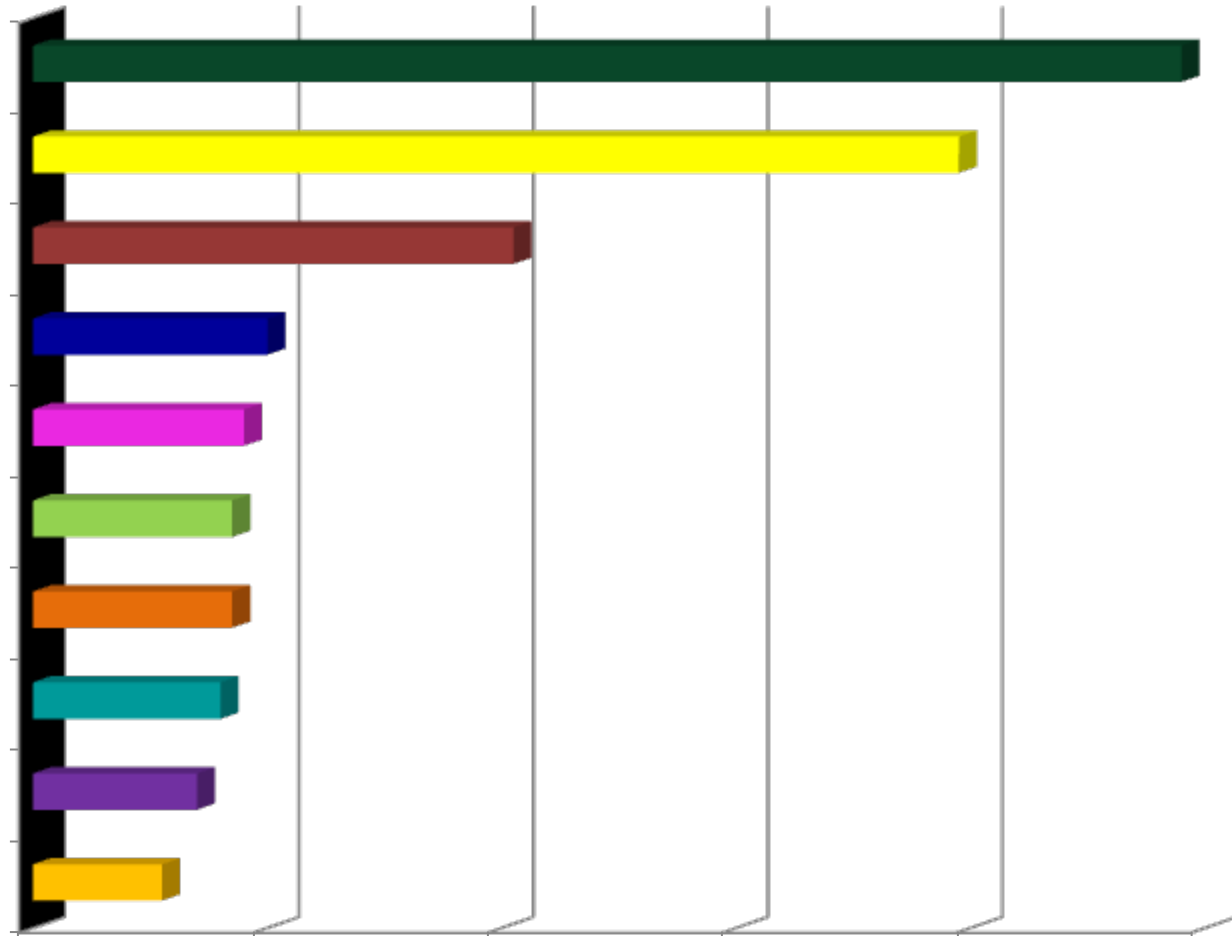

Fall 2011

Top 10 Countries - Undergraduate Students

Fall 2011 Total Enrollment = 1745

USF World

Fall 2011

Top 10 Majors for Graduate Students

Fall 2011 Total Enrollment = 1745

USF World

Fall 2011

Fall 2011 Total Enrollment = 1745

USF World

Fall 2011

International Students Per USF Campus

Fall 2011 Total Enrollment = 1745

Number of International Students Per Country (Numerical Order)

Country	# Per	% of total