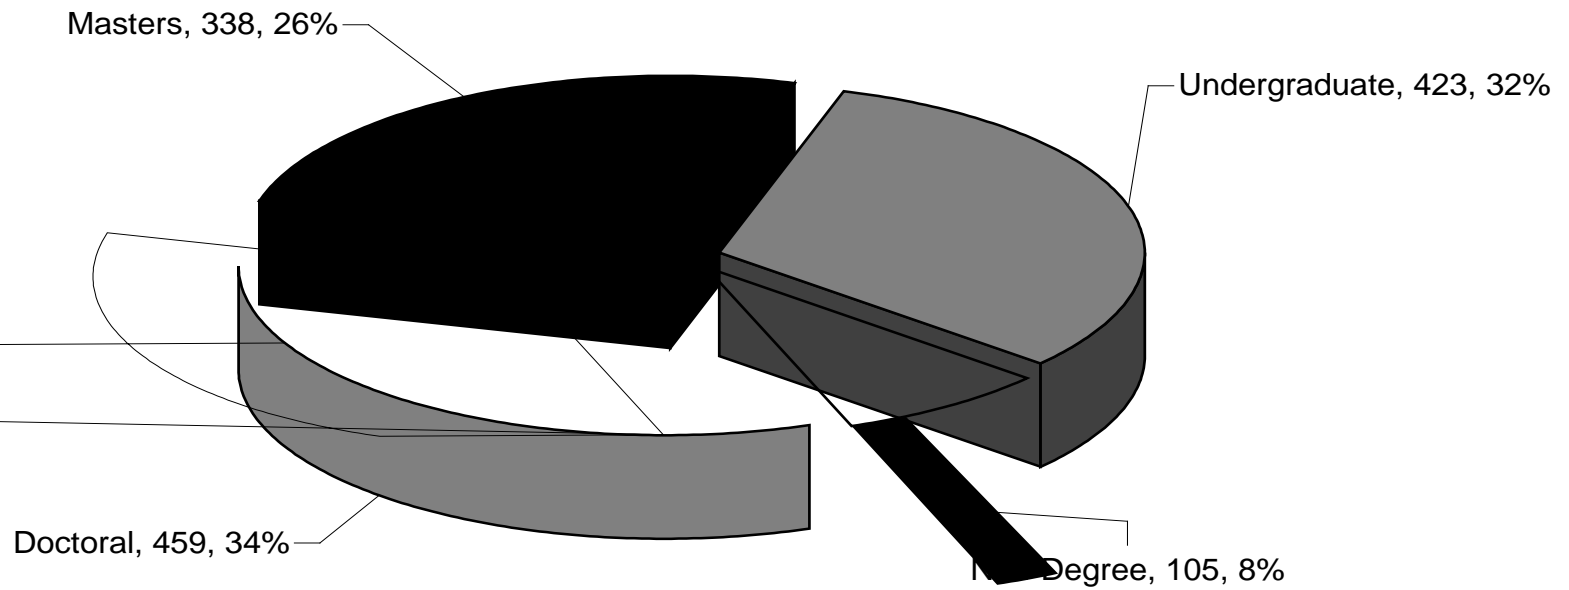

## USF International Students Per Academic Level

NOTE: Non-degree includes exchange students.

Fall 2009 Total Enrollment = 13.25  
Source: USF Data Warehouse Add/Drop Benchmark 8/31/2009

International Affairs  
International Services  
Fall 2009

## Top 10 Undergraduate Majors

**Number of International Students Per Country (Alphabetical Order)**

<b>Country</b>	<b># Per</b>	<b>% of total</b>
Albania	6	0.5%
Algeria	1	0.1%
Argentina	7	0.5%