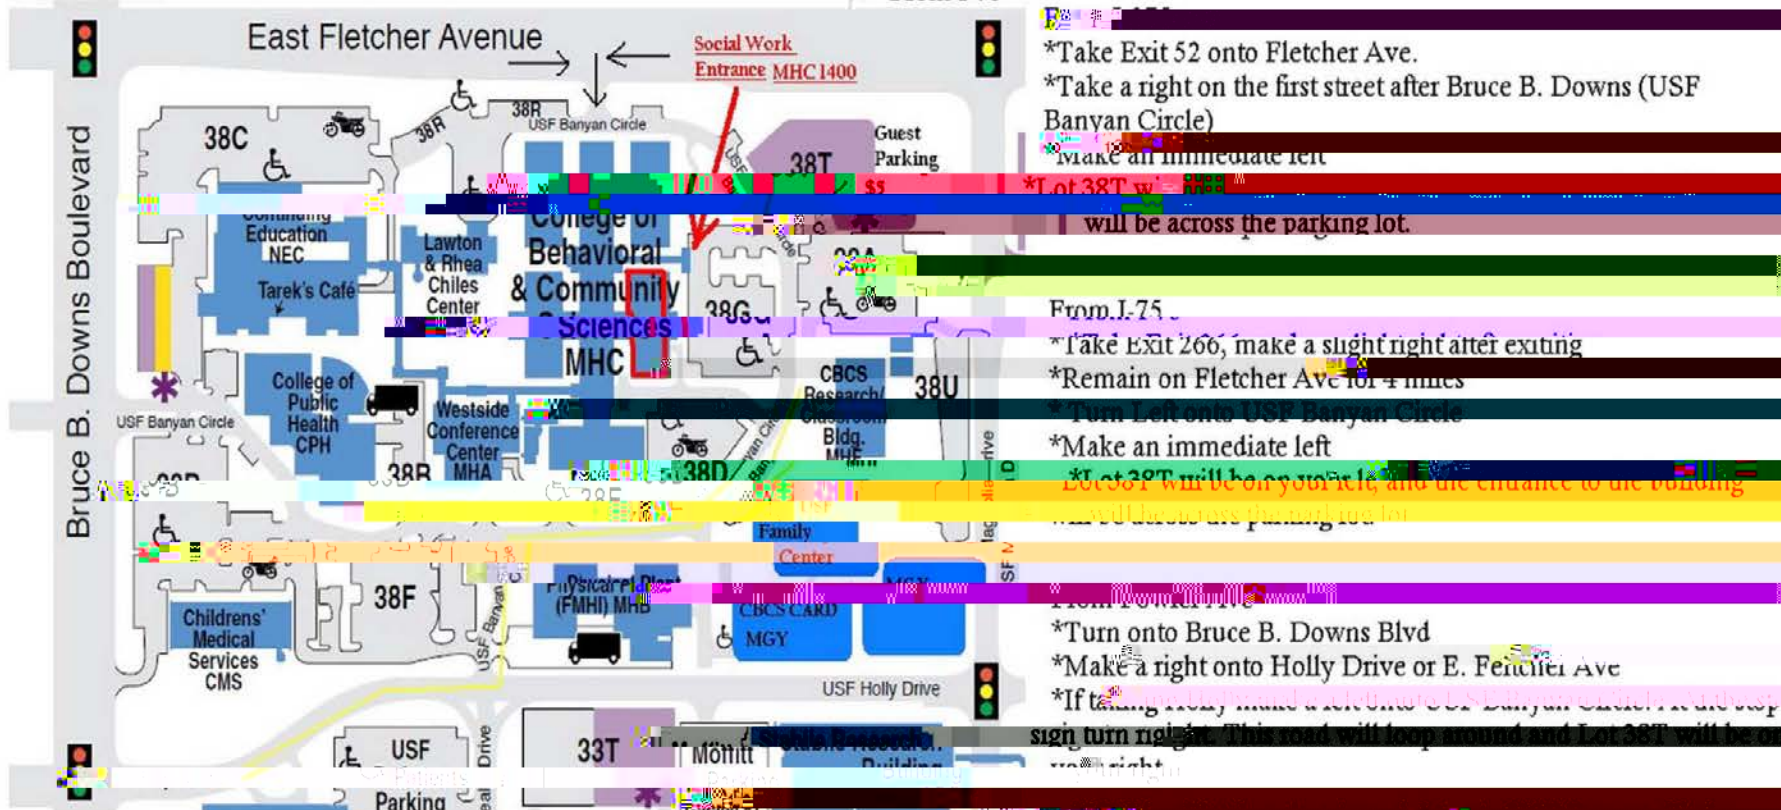

Directions to the USF School of Social Work

The School of Social Work is located in the College of Behavioral & Community Sciences/Florida Mental Health Institute Building. Our physical address is: **3108 USF Banyan Circle Tampa, FL 33613**. Parking is available for students in lot 38F/38A, and visitors can park in Lot 38T (parking pass needed, \$5, and available for purchase (credit card only, in the parking lot))

--> From I-275

<-- From I-75

*Take Exit 52 onto Fletcher Ave.
 *Take a right on the first street after Bruce B. Downs (USF Banyan Circle)
 *Make an immediate left
 *Lot 38T will be across the parking lot.

From Fowler Ave
 *Turn onto Bruce B. Downs Blvd
 *Make a right onto Holly Drive or E. Fletcher Ave
 *If taking Holly, make a left onto USF Banyan Circle and stop sign turn right. This road will loop around and Lot 38T will be on your right

make an immediate left Lot 38T will be across your left

--> From Fowler